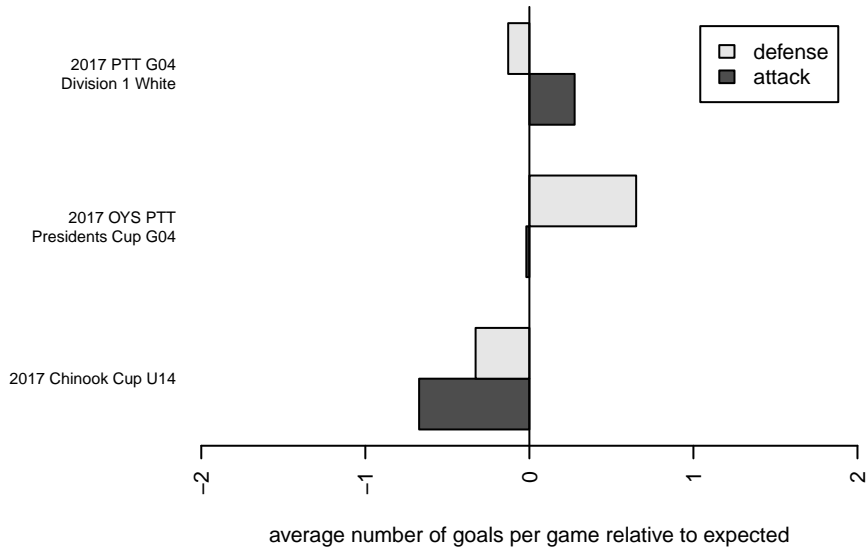

Rogue Valley Timbers Red G04

Rogue Valley SC
 Medford, OR
 G04 total strength=1014
 attack=2 defense=2.2
 fall league = PTT G04 Div 1 White

alt names used:
 Rogue Valley Timbers
 RV Timbers 04G Red
 RV Timbers 04G Red

Venues played:
 2017 Chinook Cup U14
 2017 PTT G04 Division 1 White
 2017 OYS PTT Presidents Cup G04

Rogue Valley Timbers Red G04
 Dots are actual minus expected GF (blue circles) and GA (red triangles).
 Blue line is smoothed change in attack strength. Red is smoothed change in defense strength.

**attack and defense variance (black dot)
relative to other teams
and top 10 in region**

**attack and defense rating
relative to others at age
and all opponents in last 13 months**

Performance relative to 13 month average