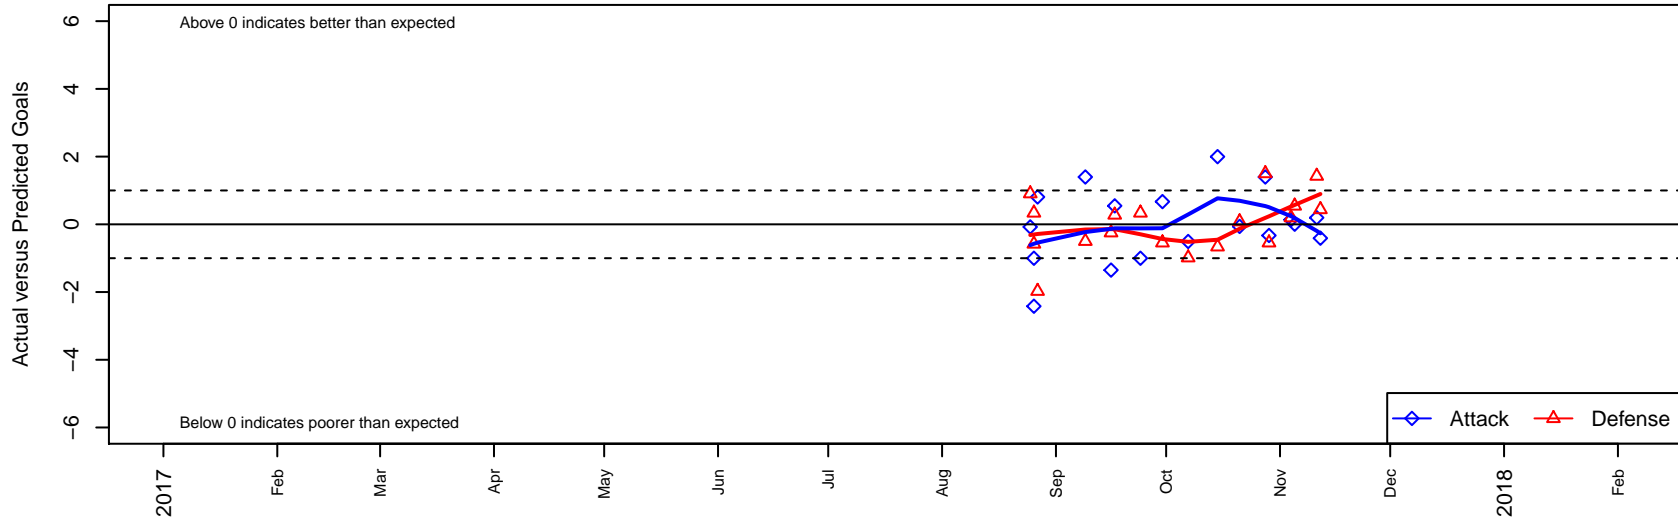

Rogue Valley Timbers Red G04

Rogue Valley SC
 Medford, OR
 G04 total strength=1014
 attack=2 defense=2.2
 fall league = PTT G04 Div 1 White

alt names used:
 Rogue Valley Timbers
 RV Timbers 04G Red
 RV Timbers 04G Red

Venues played:
 2017 Chinook Cup U14
 2017 PTT G04 Division 1 White
 2017 OYS PTT Presidents Cup G04

Rogue Valley Timbers Red G04
 Dots are actual minus expected GF (blue circles) and GA (red triangles).
 Blue line is smoothed change in attack strength. Red is smoothed change in defense strength.

**attack and defense variance (black dot)
relative to other teams
and top 10 in region**

**attack and defense rating
relative to others at age
and all opponents in last 13 months**

Performance relative to 13 month average