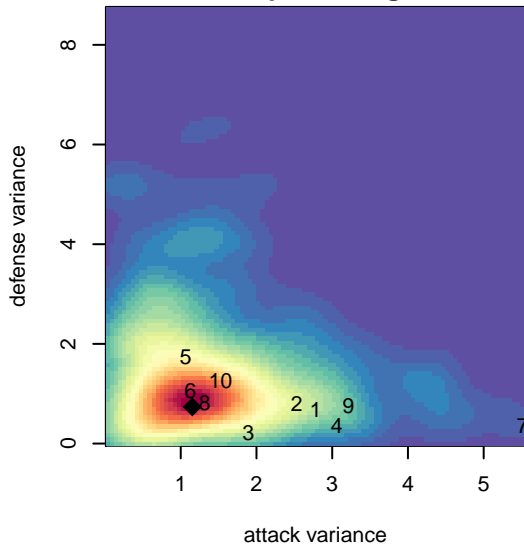

Rogue Valley Timbers Red G04

Rogue Valley SC
 Medford, OR
 G04 total strength=1014
 attack=2 defense=2.2
 fall league = PTT G04 Div 1 White

alt names used:
 Rogue Valley Timbers
 RV Timbers 04G Red
 RV Timbers 04G Red

Venues played:
 2017 Chinook Cup U14
 2017 PTT G04 Division 1 White
 2017 OYS PTT Presidents Cup G04

Rogue Valley Timbers Red G04
 Dots are actual minus expected GF (blue circles) and GA (red triangles).
 Blue line is smoothed change in attack strength. Red is smoothed change in defense strength.

**attack and defense variance (black dot)
relative to other teams
and top 10 in region**

**attack and defense rating
relative to others at age
and all opponents in last 13 months**

Performance relative to 13 month average