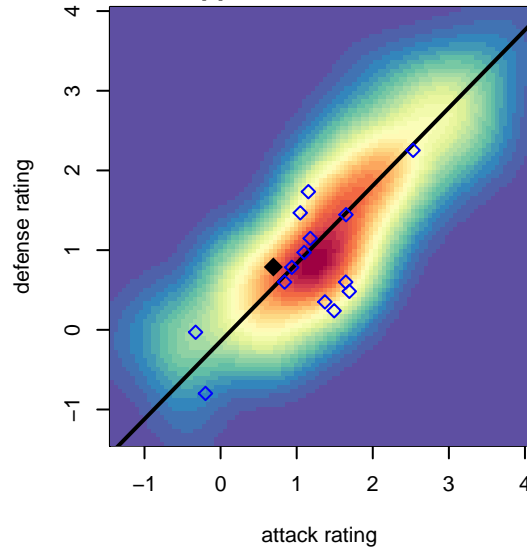

Rogue Valley Timbers Red G04

Rogue Valley SC
 Medford, OR
 G04 total strength=1014
 attack=2 defense=2.2
 fall league = PTT G04 Div 1 White

alt names used:
 Rogue Valley Timbers
 RV Timbers 04G Red
 RV Timbers 04G Red

Venues played:
 2017 Chinook Cup U14
 2017 PTT G04 Division 1 White
 2017 OYS PTT Presidents Cup G04

Rogue Valley Timbers Red G04
 Dots are actual minus expected GF (blue circles) and GA (red triangles).
 Blue line is smoothed change in attack strength. Red is smoothed change in defense strength.

**attack and defense variance (black dot)
relative to other teams
and top 10 in region**

**attack and defense rating
relative to others at age
and all opponents in last 13 months**

Performance relative to 13 month average