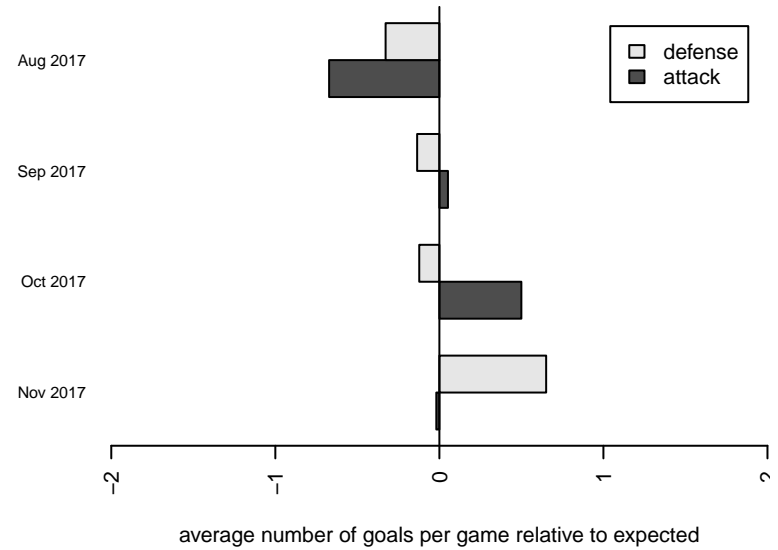

Performance relative to 13 month average