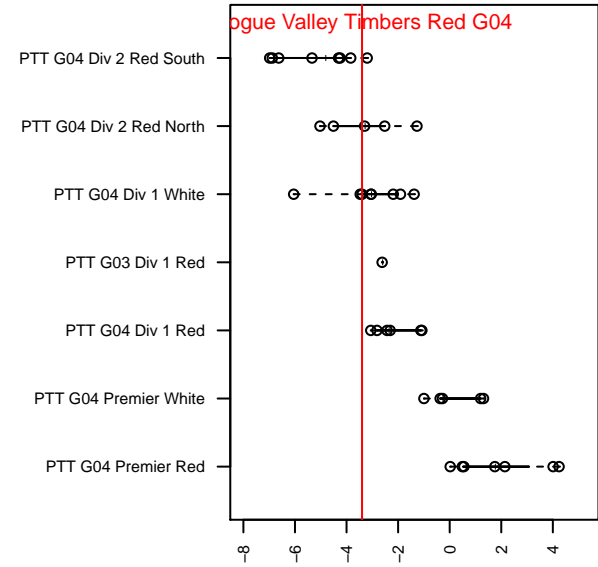

Rogue Valley Timbers Red G04

Rogue Valley SC
 Medford, OR
 G04 total strength=1014
 attack=2 defense=2.2
 fall league = PTT G04 Div 1 White

alt names used:
 Rogue Valley Timbers
 RV Timbers 04G Red
 RV Timbers 04G Red

Venues played:
 2017 Chinook Cup U14
 2017 PTT G04 Division 1 White
 2017 OYS PTT Presidents Cup G04

Rogue Valley Timbers Red G04
 Dots are actual minus expected GF (blue circles) and GA (red triangles).
 Blue line is smoothed change in attack strength. Red is smoothed change in defense strength.

**attack and defense variance (black dot)
relative to other teams
and top 10 in region**

**attack and defense rating
relative to others at age
and all opponents in last 13 months**

Performance relative to 13 month average